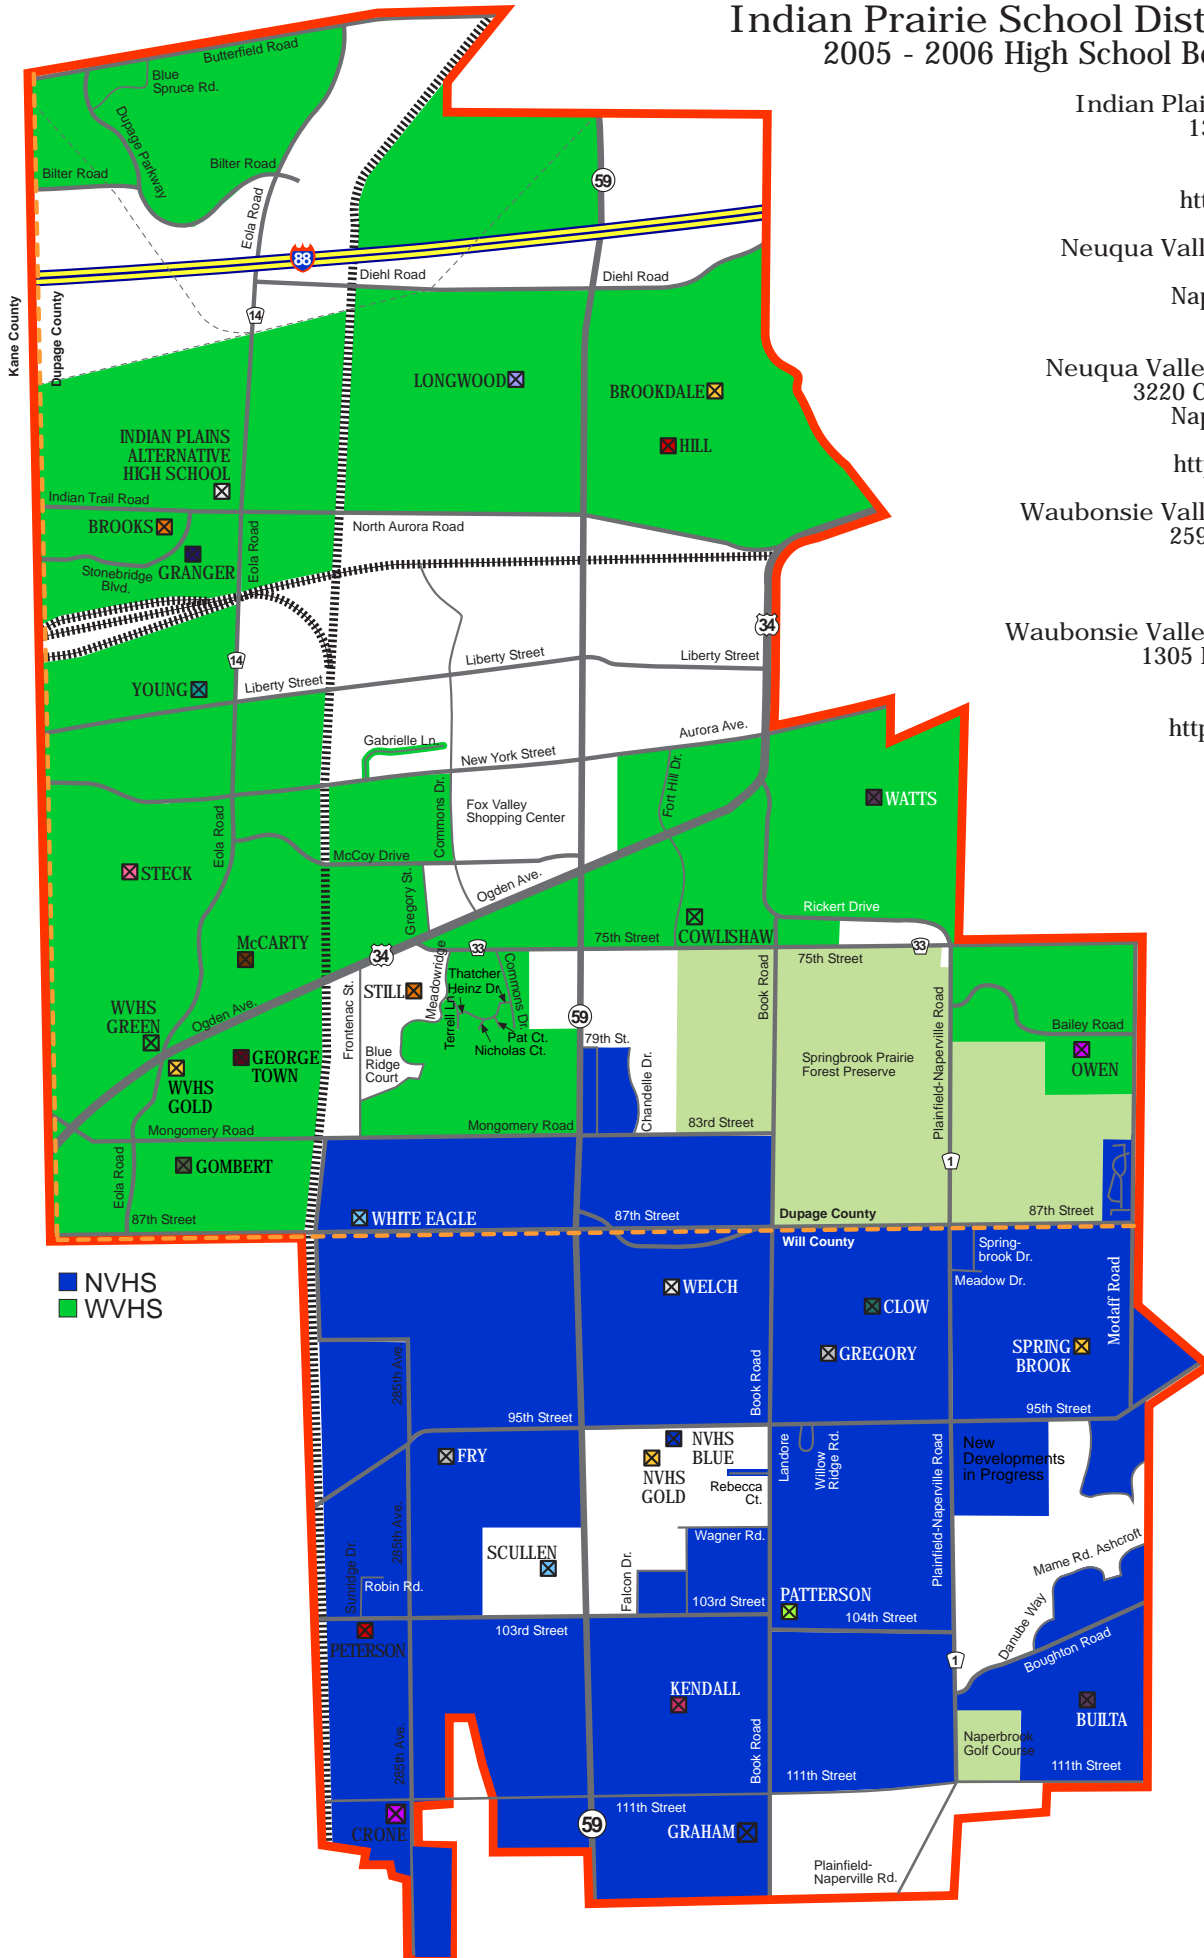

# Indian Prairie School District #204 2005 - 2006 High School Boundary Map

Indian Plains High School  
1322 N. Eola Road  
Aurora, IL 60502  
630-375-3375  
<http://iphs.ipspd.org>

Neuqua Valley High School  
2360 95th Street  
Naperville, IL 60564  
630-428-6000

Neuqua Valley Gold Campus  
3220 Cedar Glade Drive  
Naperville, IL 60564  
630-428-6400  
<http://nvhs.ipspd.org>

Waubonsie Valley High School  
2590 Ogden Avenue  
Aurora, IL 60504  
630-375-3300

Waubonsie Valley Gold Campus  
1305 Long Grove Drive  
Aurora, IL 60504  
630-375-3100  
<http://wvhs.ipspd.org>

■ NVHS  
■ WVHS